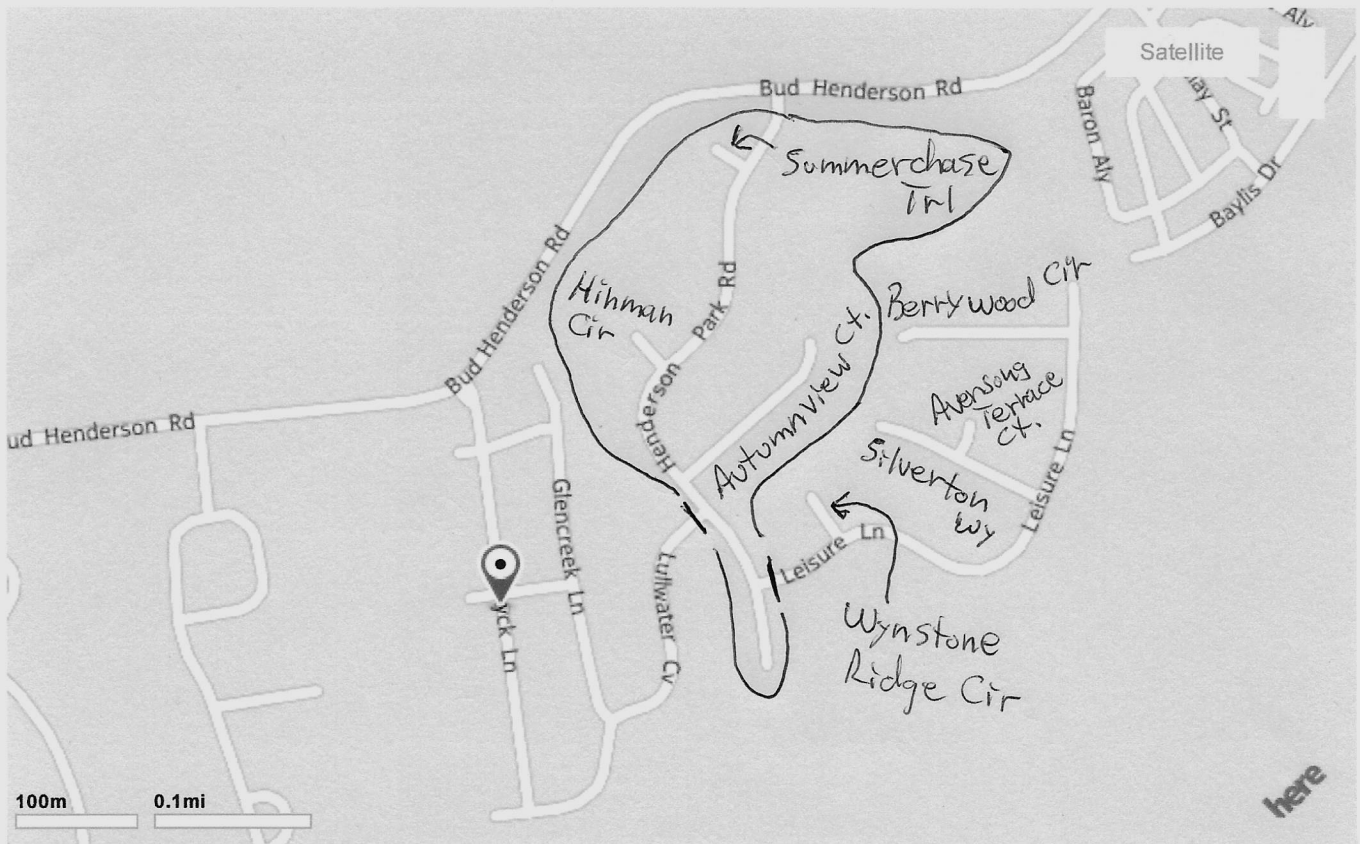

Print

Huntersville Nc About.com/Huntersville Nc Huntersville Nc Search Now! Over 85 Million Visitors.

Ad

YAHOO!
MAPS

Glenwyck Ln, Huntersville, NC 28078

Enter notes here

255

When using any driving directions or map, it is a good idea to double check and make sure the road still exists, watch out for construction, and follow all traffic safety precautions. This is only to be used as an aid in planning

Henderson Park Map #1 - (86 homes)

- Autumnview Court
- Henderson Park Road
- Hihman Circle
- Summerchase Trail