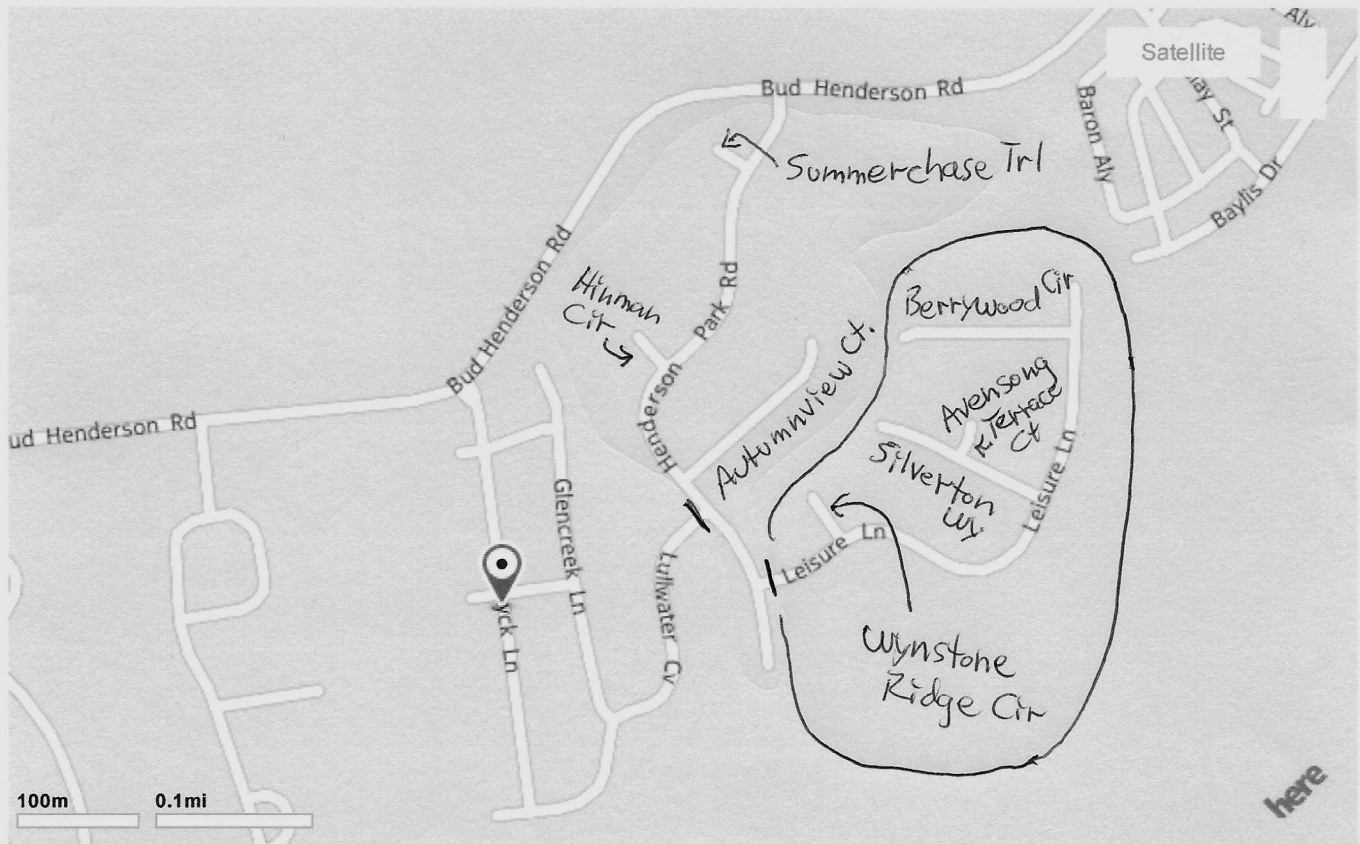

Huntersville Nc About.com/Huntersville Nc Huntersville Nc Search Now! Over 85 Million Visitors.

Ad

YAHOO! MAPS

Glenwyck Ln, Huntersville, NC 28078

Enter notes here

255

When using any driving directions or map, it is a good idea to double check and make sure the road still exists, watch out for construction, and follow all traffic safety precautions. This is only to be used as an aid in planning

Henderson Park Map #2 - (94 homes)

- Berrywood Circle
- Avensong Terrace Court
- Leisure Lane
- Silverton Way
- Wynstone Ridge Circle